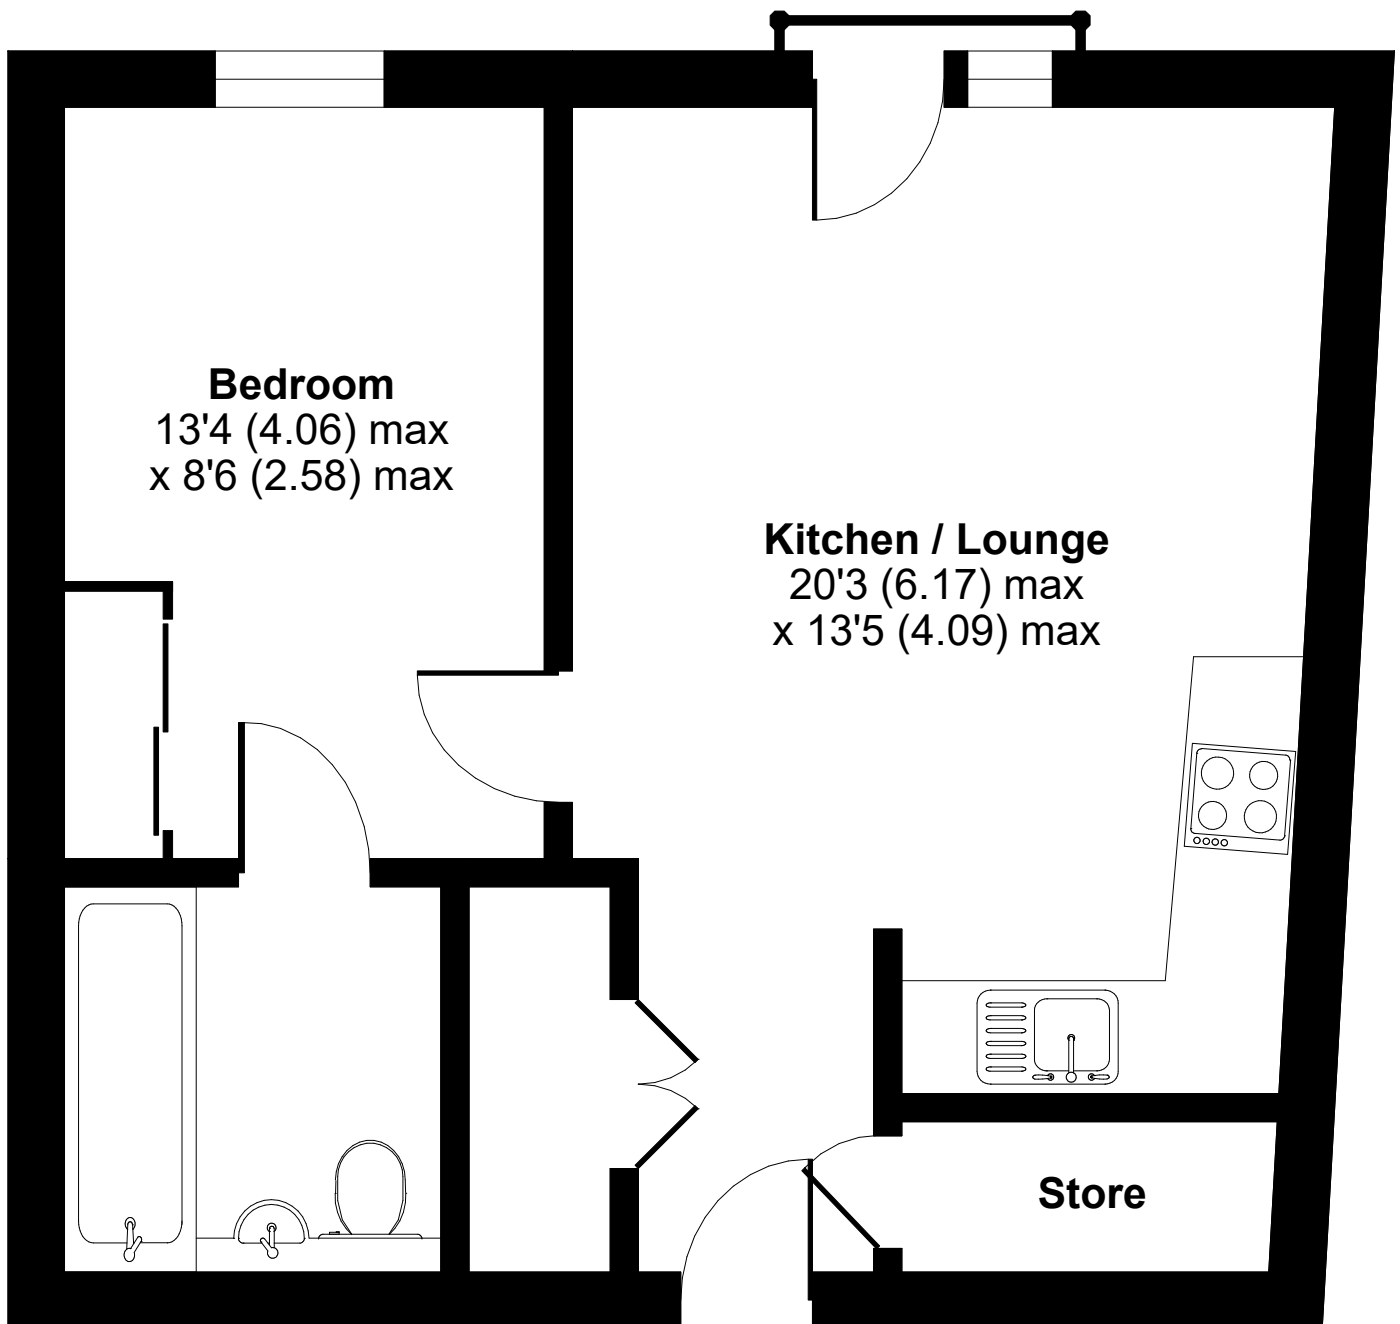

Griffiths Close, Balsall Heath, Birmingham, B12

Approximate Area = 452 sq ft / 41.9 sq m

For identification only - Not to scale

ELEVENTH FLOOR